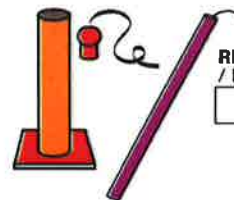

SINGLE TUBE DEVICE WITH REPORT

RELOADABLE SHELL DEVICE / ROMAN CANDLES

WARNING SHOOTS FLAMING BALLS